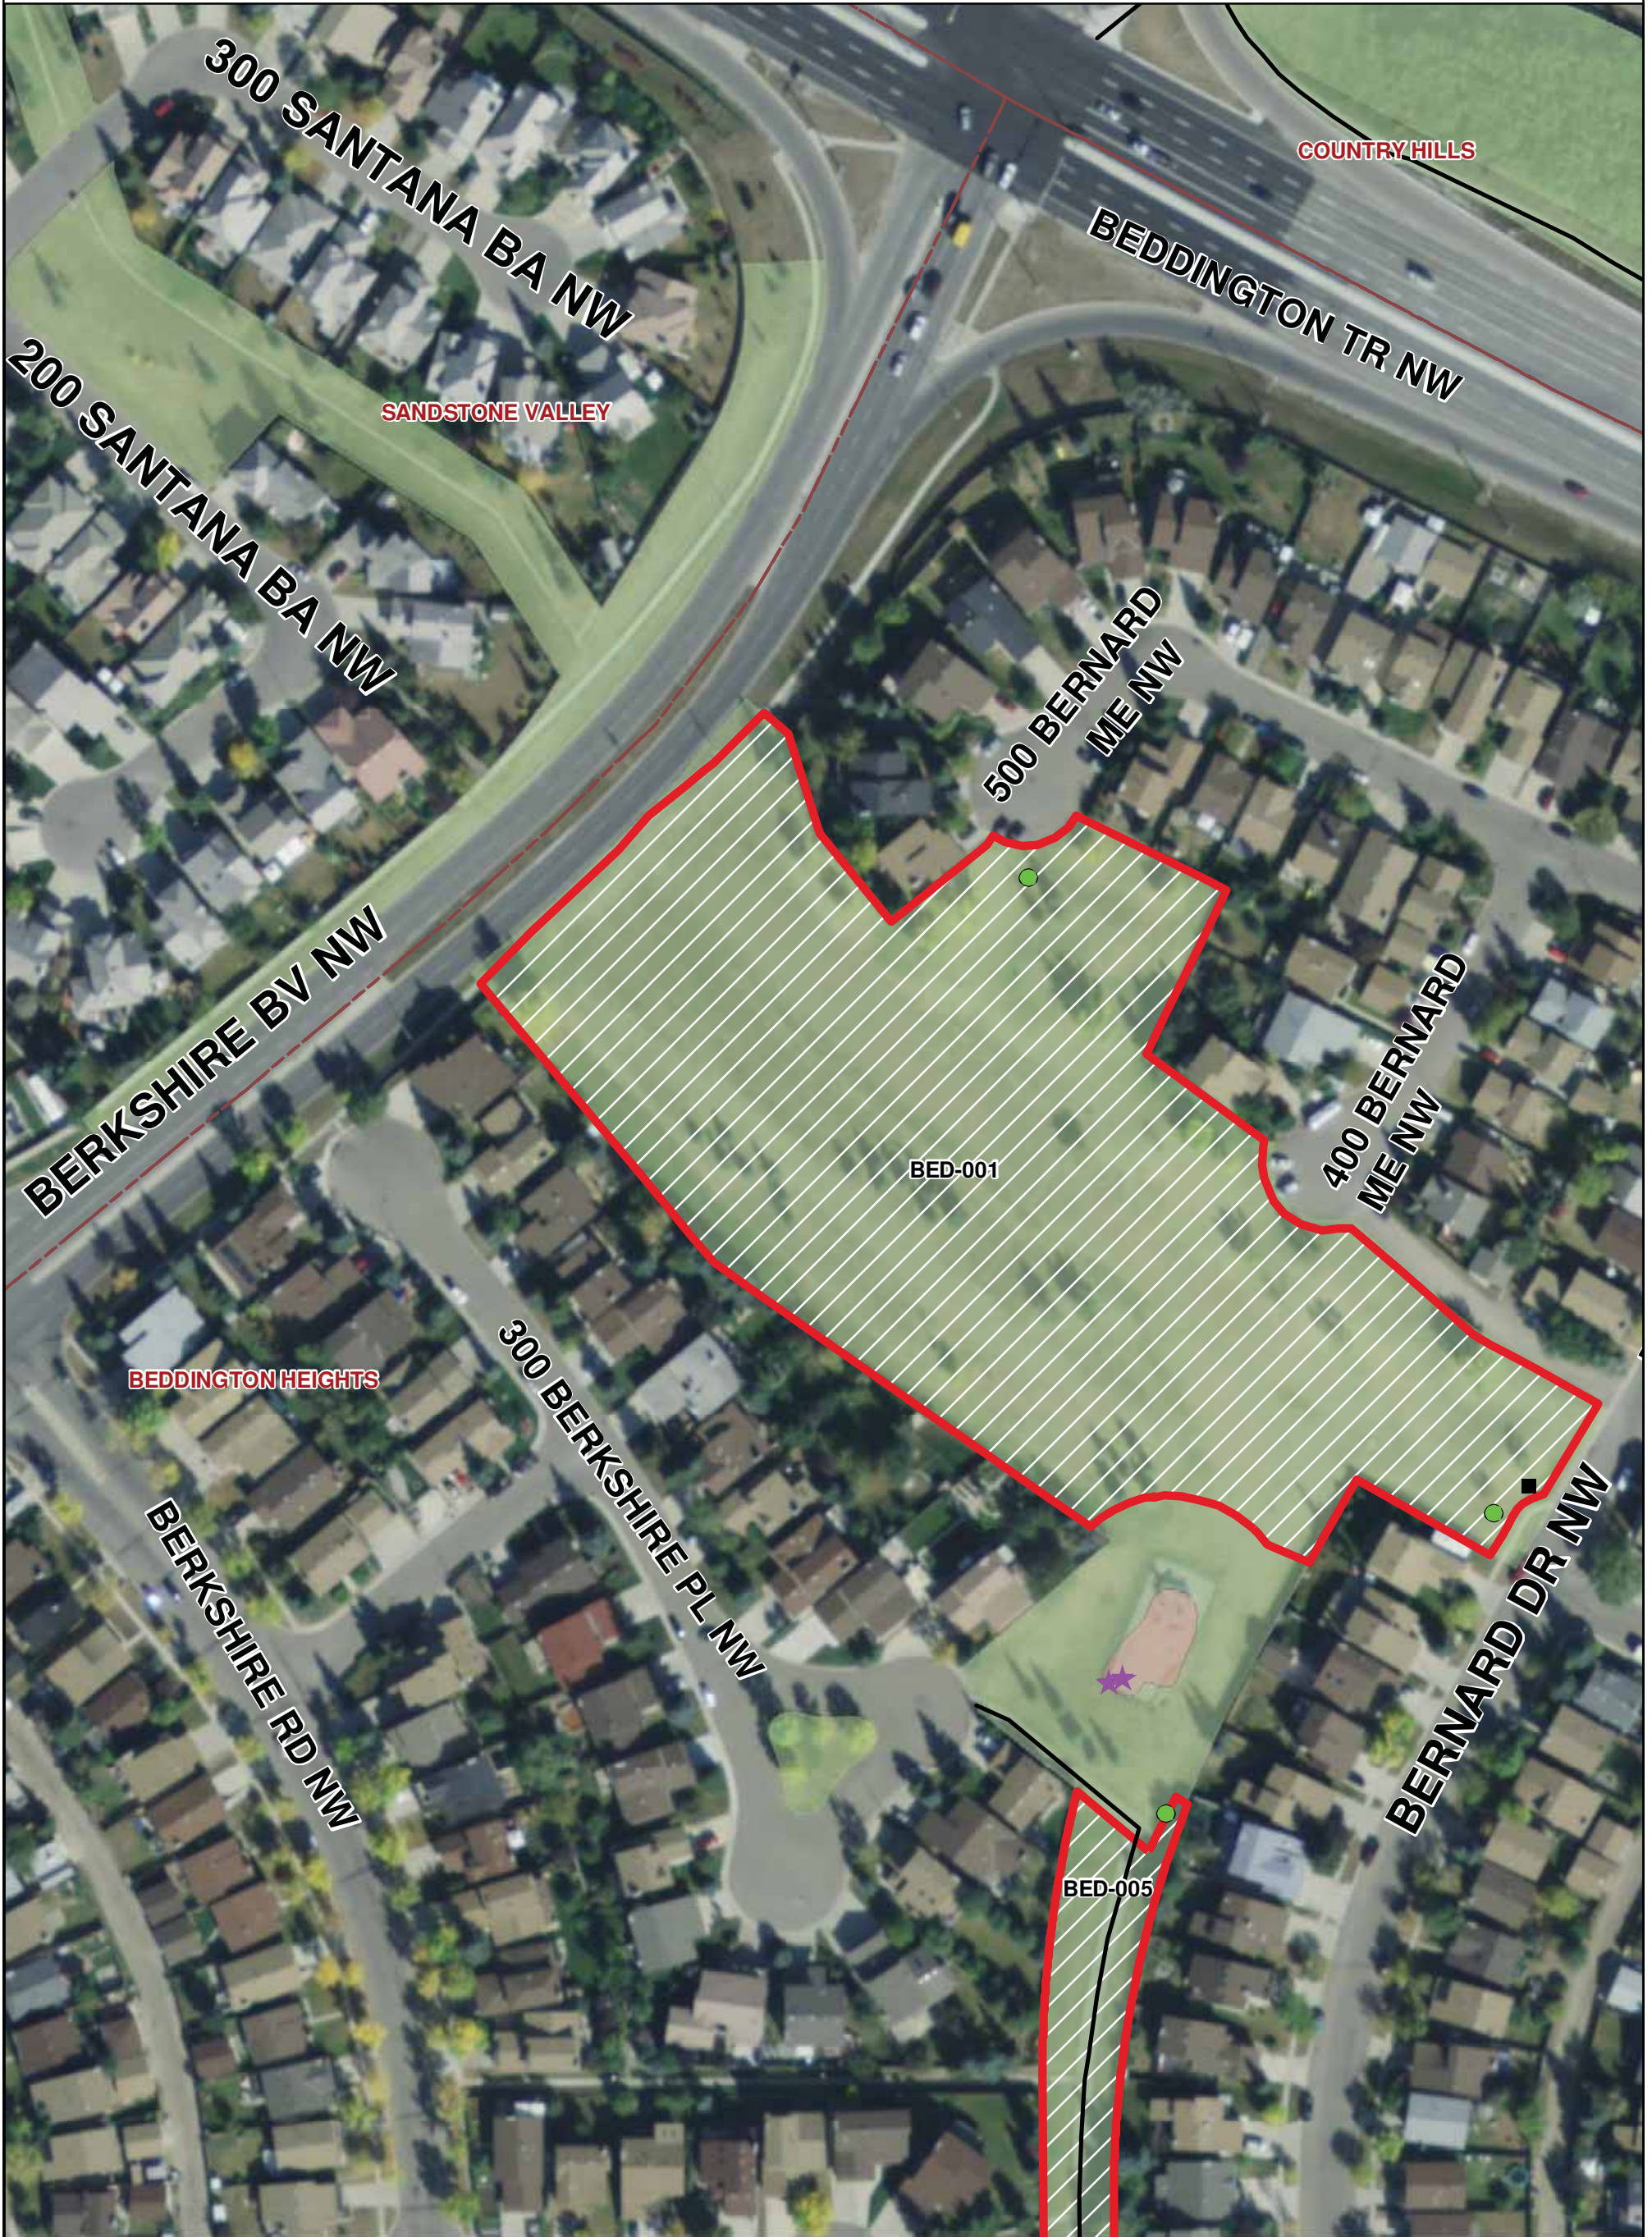

BEDDINGTON HEIGHTS OFF LEASH AREA (BED-001)

THE CITY OF
CALGARY
INFRASTRUCTURE &
INFORMATION SERVICES

THIS MAP WAS PRODUCED BY:
CITY OF CALGARY PARKS
COPYRIGHT 2010 The City of Calgary
ALL RIGHTS RESERVED. NO PART OF THIS MAP MAY BE REPRODUCED IN ANY FORM
OR BY ANY MEANS WITHOUT THE WRITTEN CONSENT OF THE CITY OF CALGARY
AND APPROPRIATE LICENCE AGREEMENT. THE CITY OF CALGARY PROVIDES THIS
INFORMATION IN GOOD FAITH, BUT PROVIDES NO WARRANTY NOR ACCEPTS ANY
LIABILITY ARISING FROM INCORRECT, INCOMPLETE OR MISLEADING INFORMATION
OR ITS IMPROPER USE. INFORMATION IS MAINTAINED ON A REGULAR BASIS.
November 4, 2010
2010-147-OLA.mxd

Legend

- | | | | | | |
|--|----------------------|--|-----------------|--|-------------|
| | Dog Off Leash Sign | | Garbage Bins | | Pathway |
| | No Dogs Sign | | Off Leash Areas | | Golf Course |
| | Chain Link Fence | | Playground | | Playfields |
| | Post and Cable Fence | | | | |
| | | | Parking Lot | | |